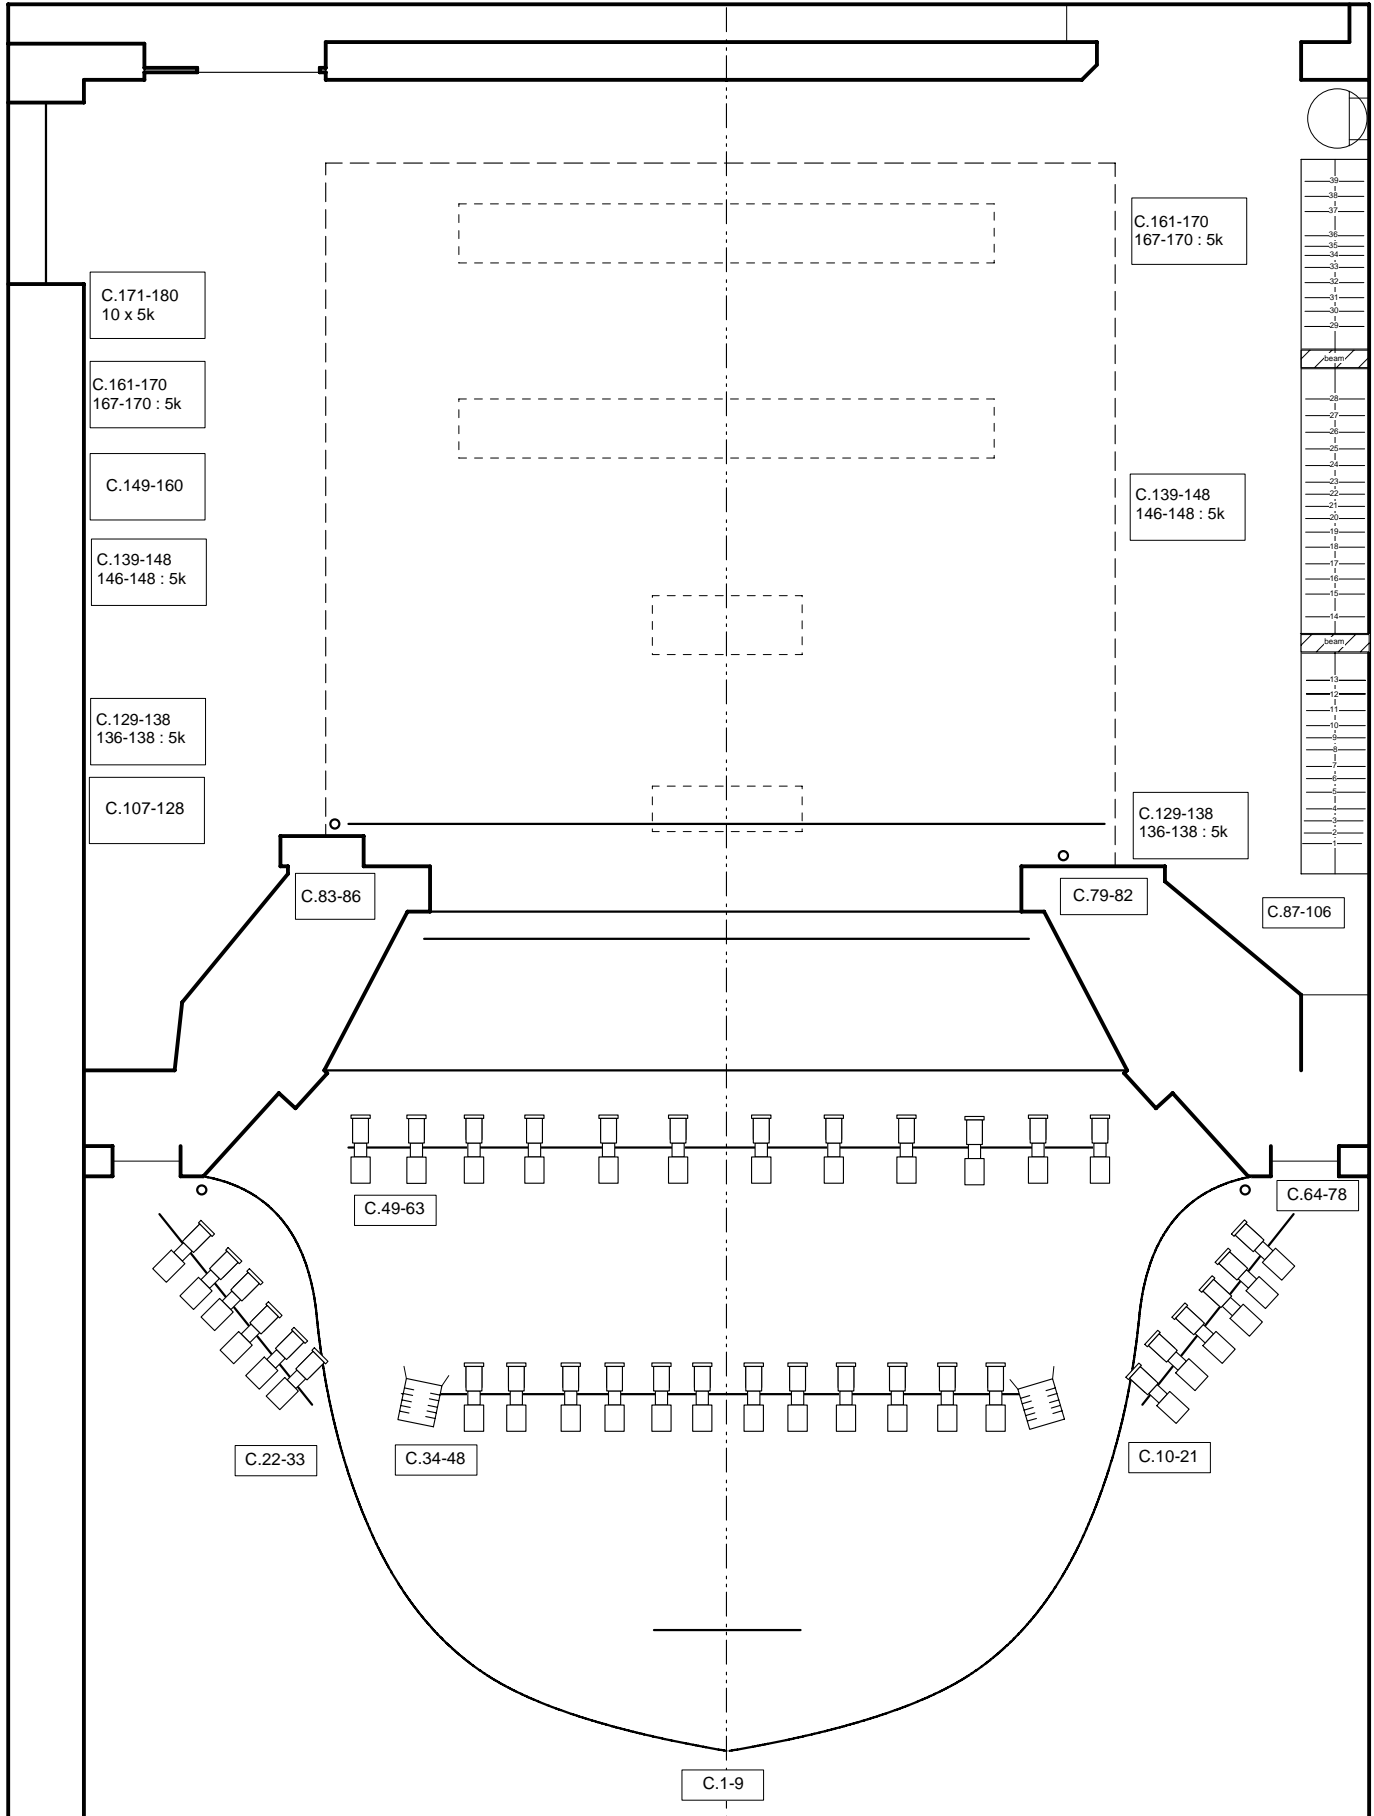

Citizens Theatre - Main Stage Plan

Lee winsor 11-26 36	Lee winsor 16-30 12	T/Spot 10	19 deg Source 4 10	26 deg Source 4 18	243-2k fresnel 12	223 - 1k fresnel 18	Par 64 50	Alto 2.5k fresnel 6	5K - fresnel 4	Teatro 1k flood 18	

nb: all measurements taken from existing plans which are not 100% accurate - use only as a guide.
The FOH rig is usually like this but it does/can be modified