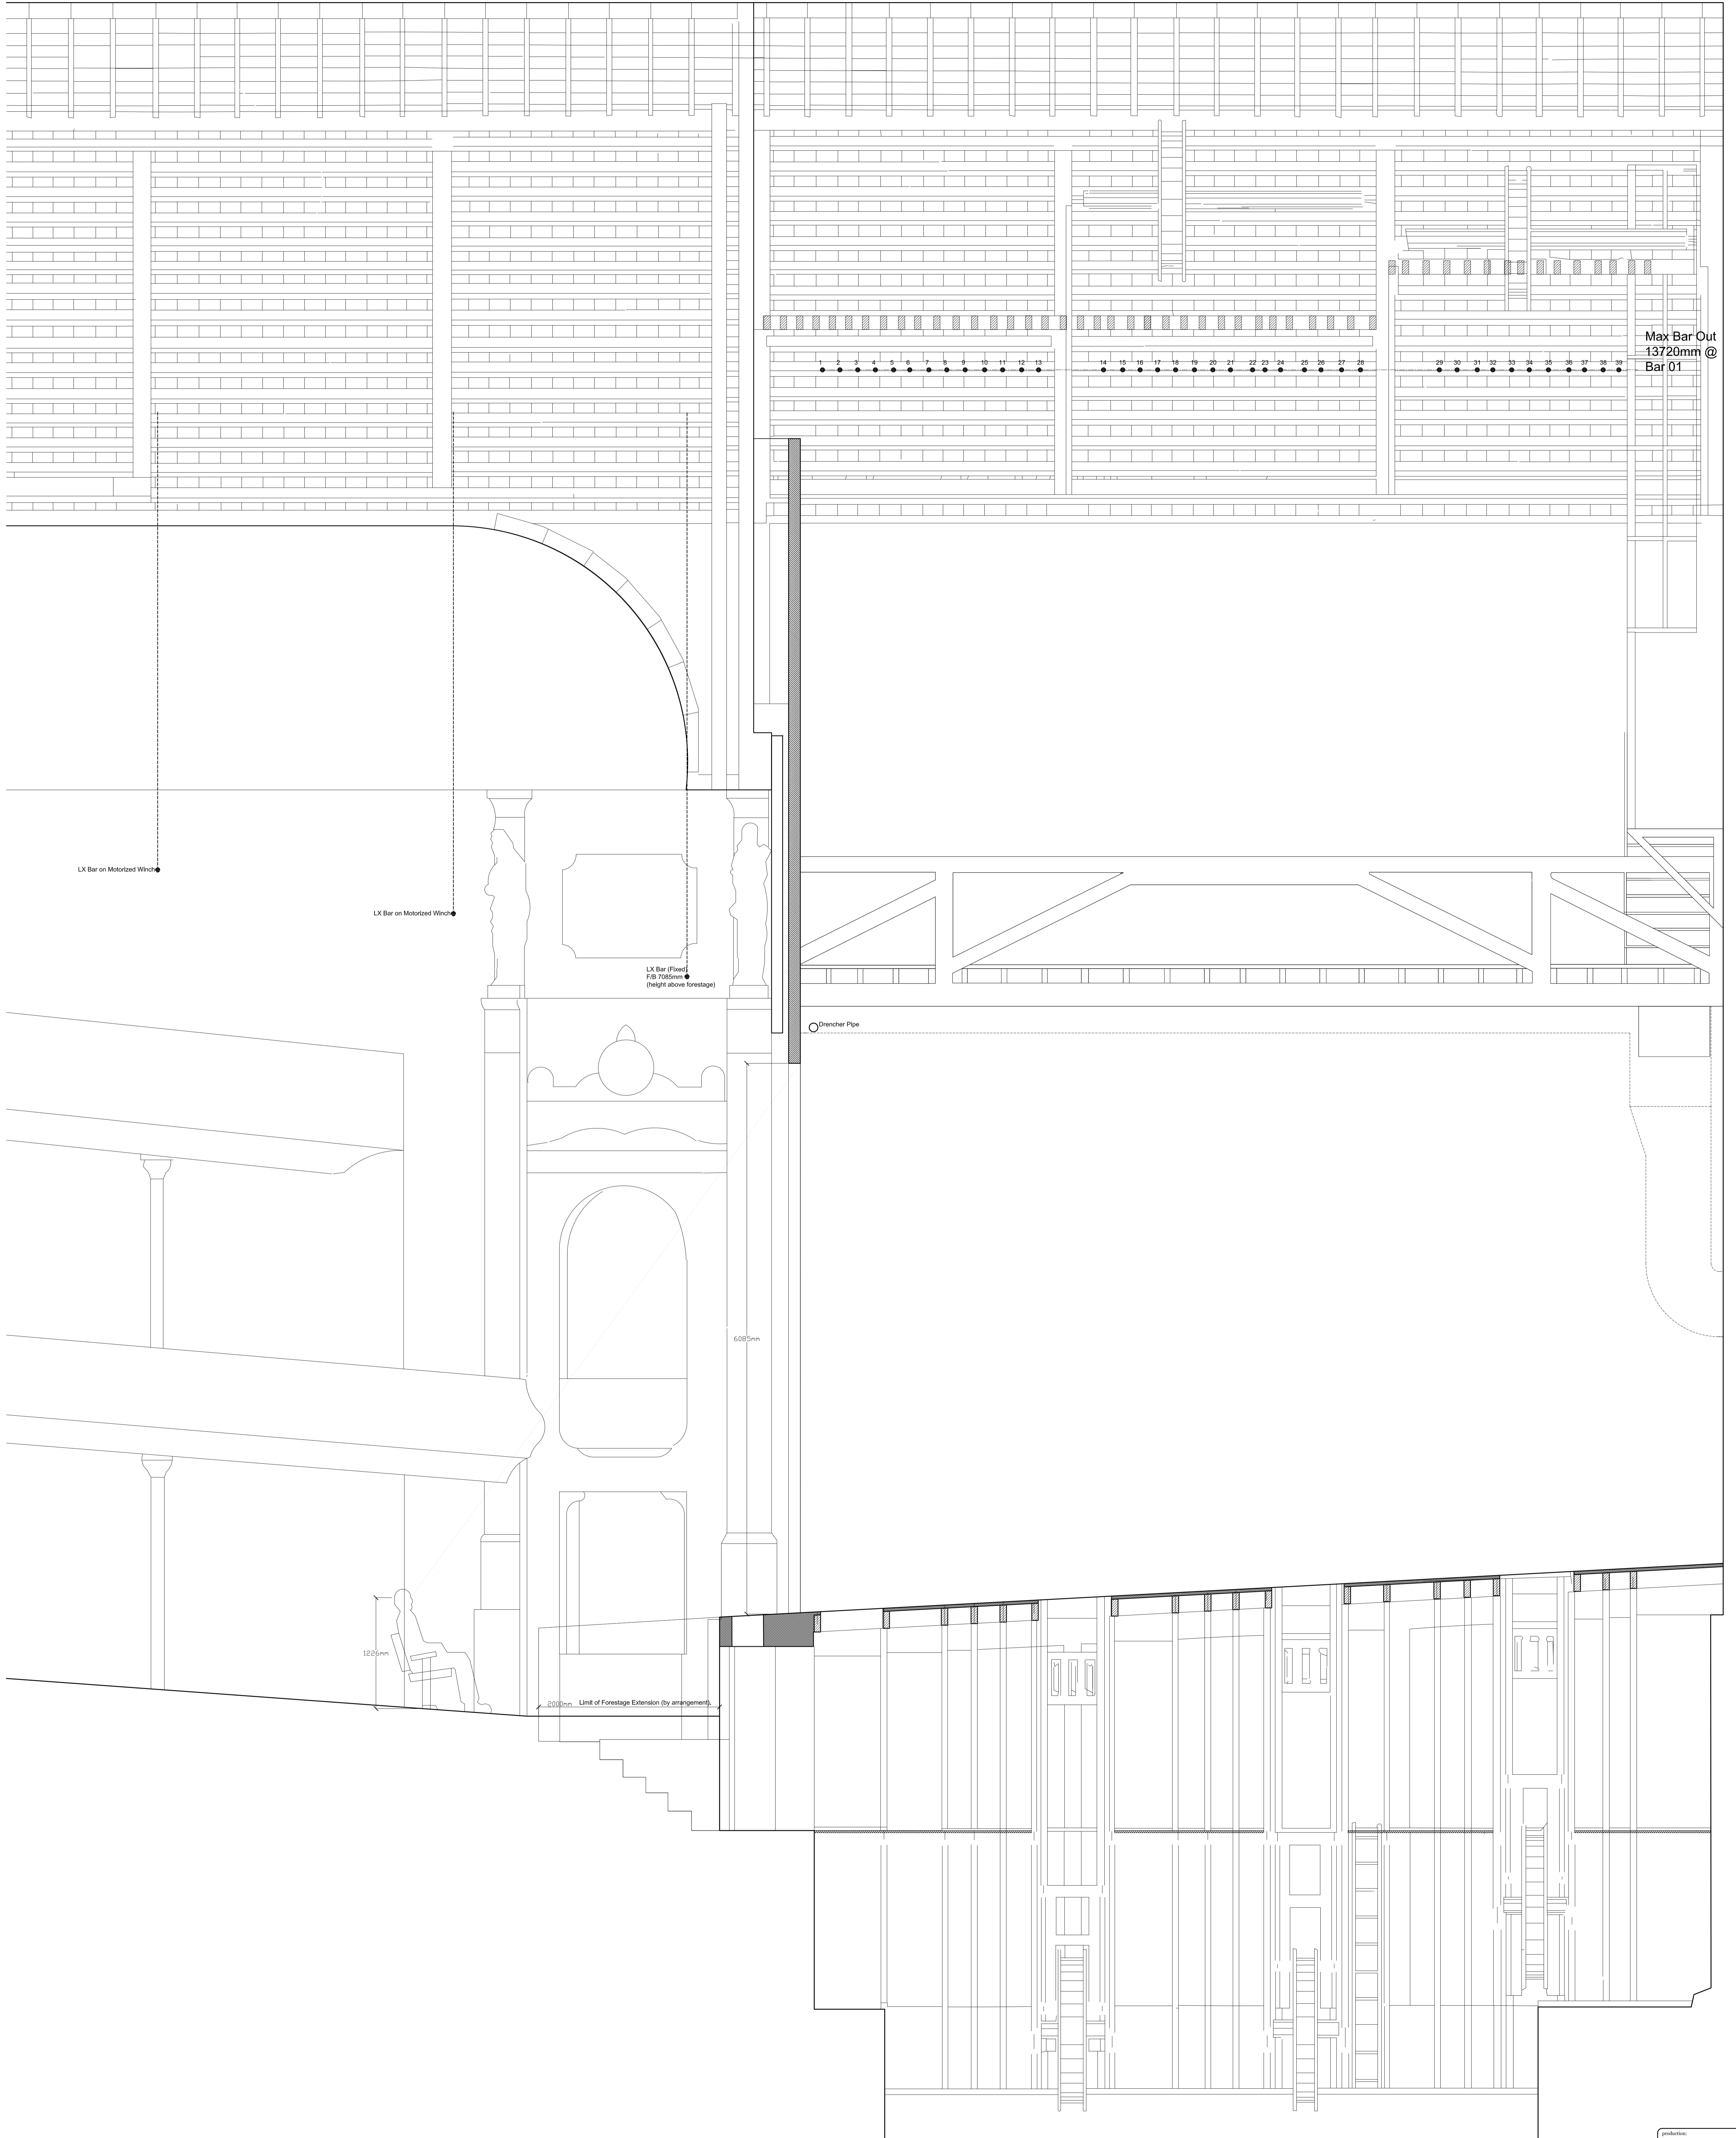

revision:	
checked:	
drawing title:	
location:	Citizens Theatre Ltd 110 Gorbals Street Glasgow G5 9DS
view:	Main Stage Plan
revision:	
drawn by:	Edwin Gray
date:	
scale:	1:25 @ A0

production:	
concept:	
showing title:	
location:	Citizens Theatre Ltd 119 Gorbals Street Glasgow G5 9DS
title:	Main Stage Section
revision:	4th revision
drawn by:	Euan Gray
date:	
scale:	1:25 @ A0