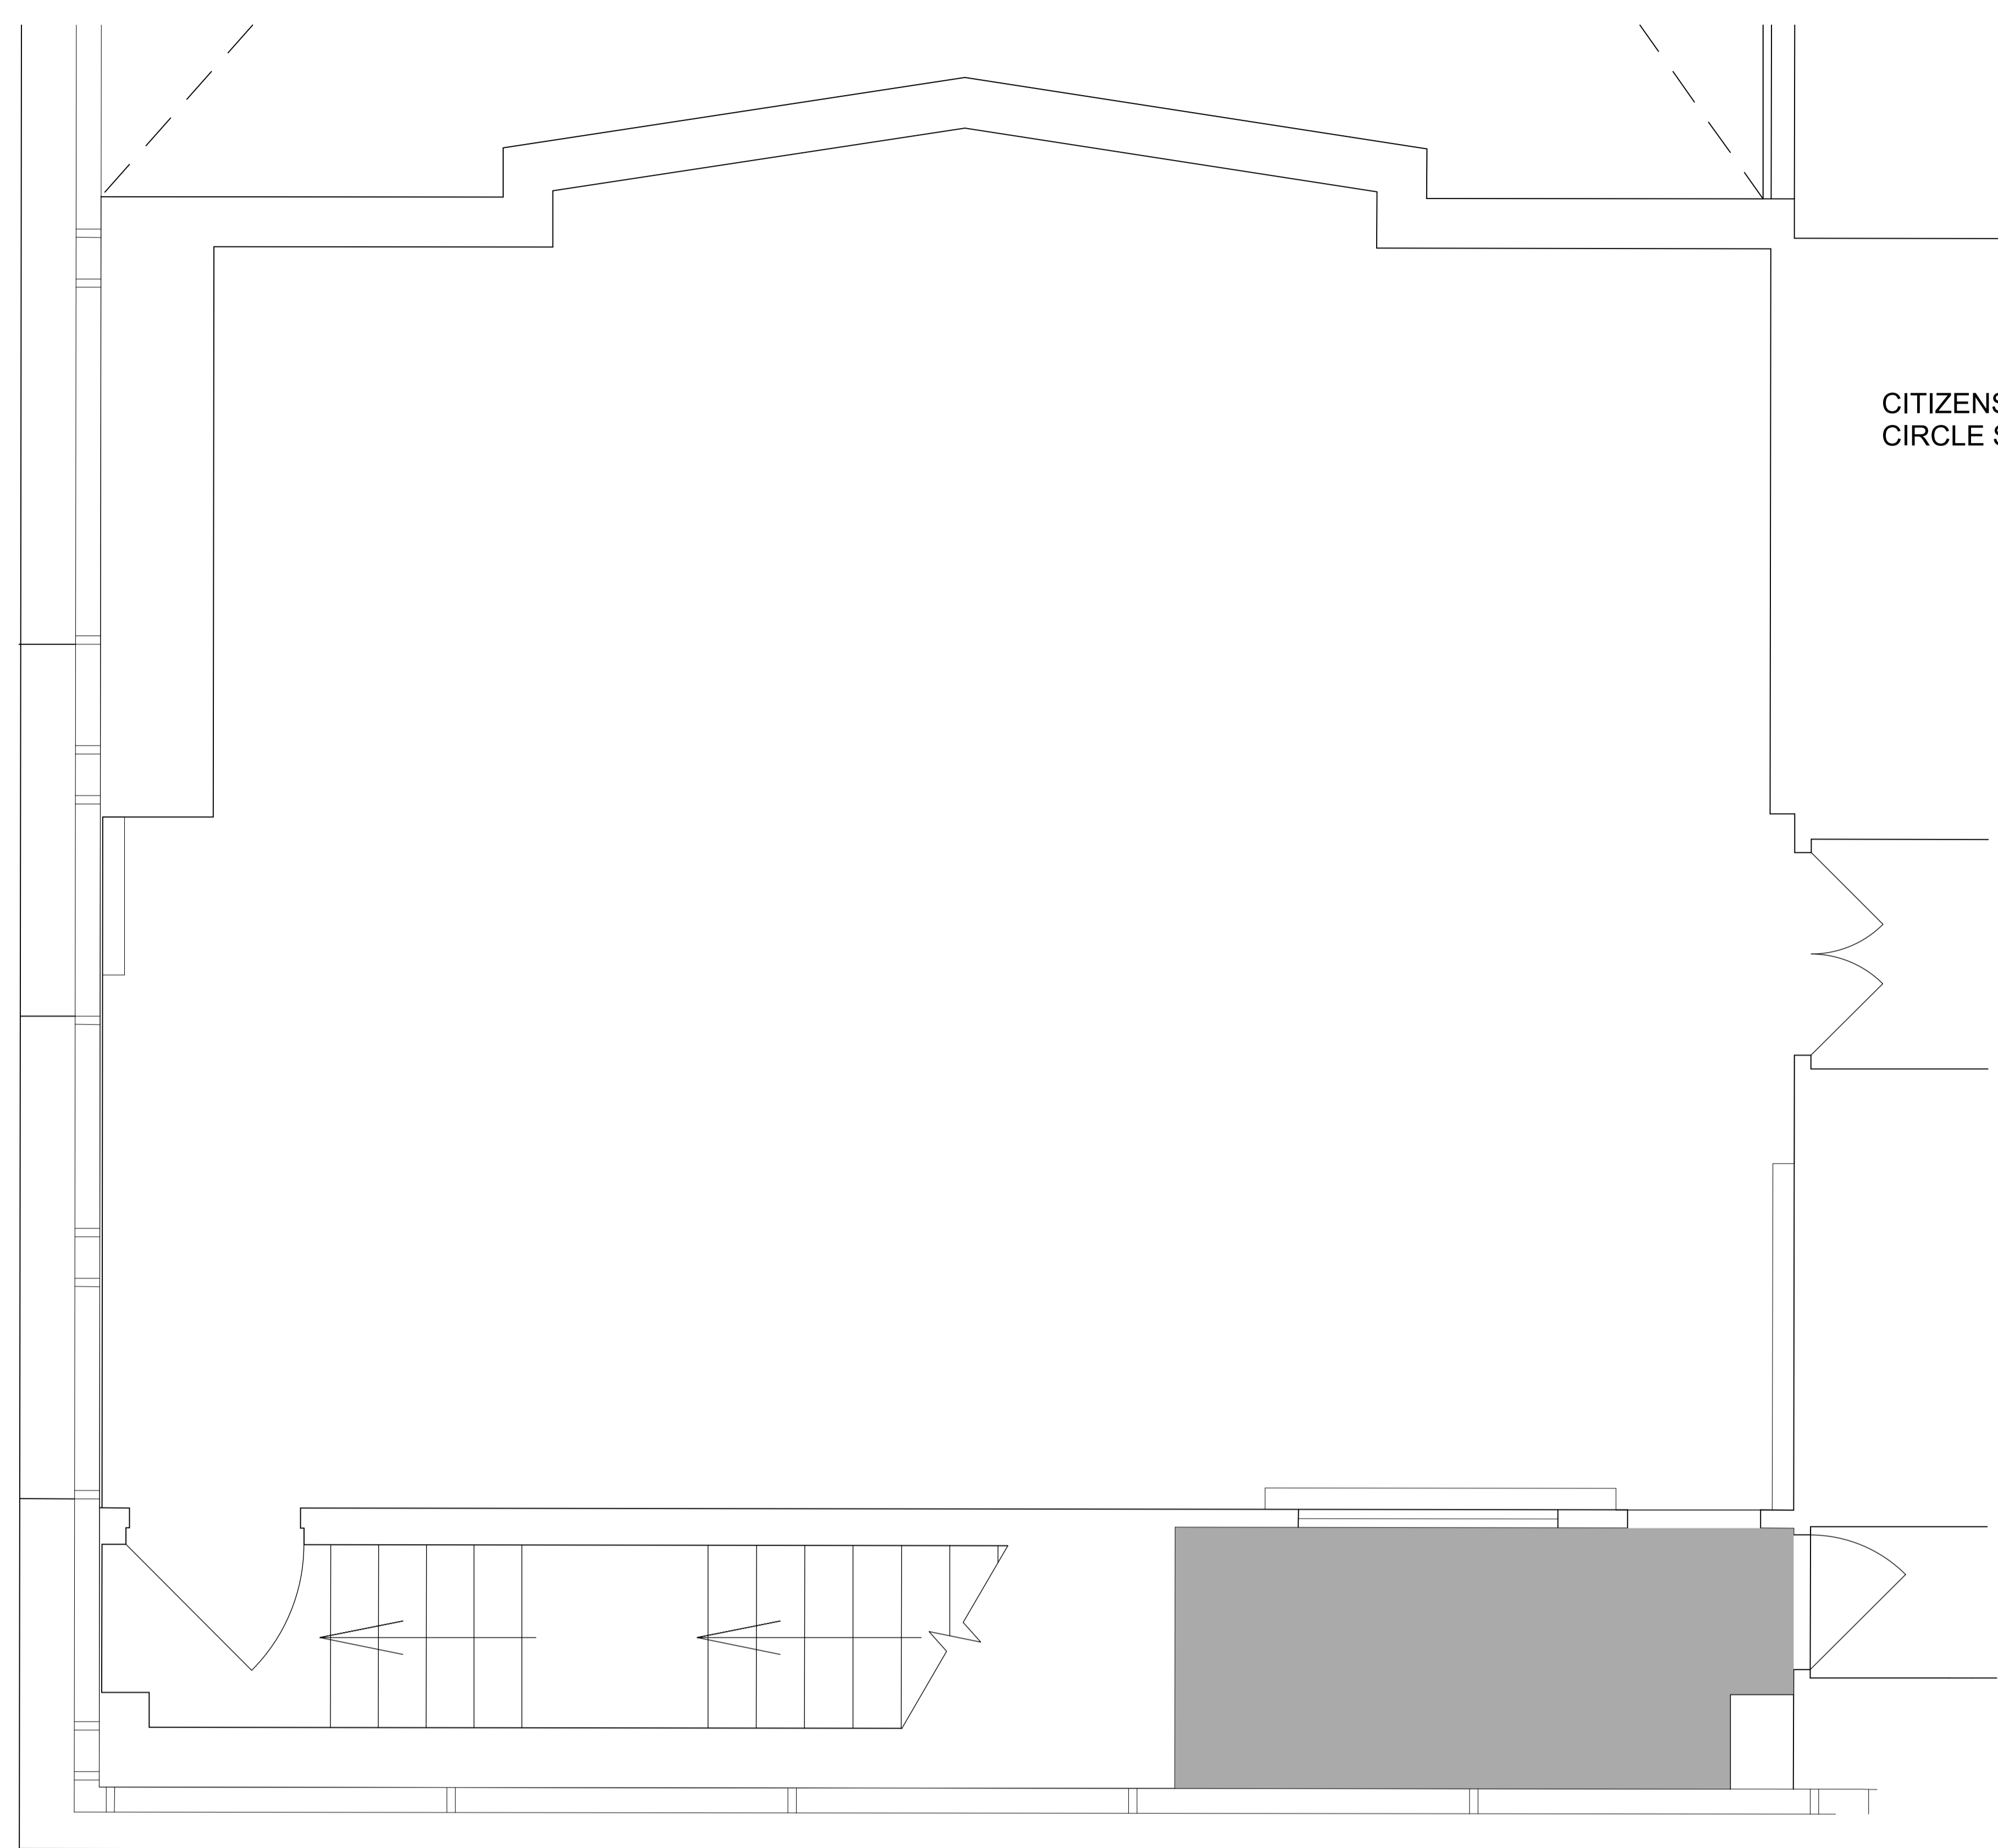

# CITIZENS THEATRE - CIRCLE STUDIO VENUE PLAN

CITIZENS THEATRE  
CIRCLE STUDIO - BLANK PLAN

CITIZENS THEATRE  
CIRCLE STUDIO - BLANK PLAN  
WITH MEASUREMENTS