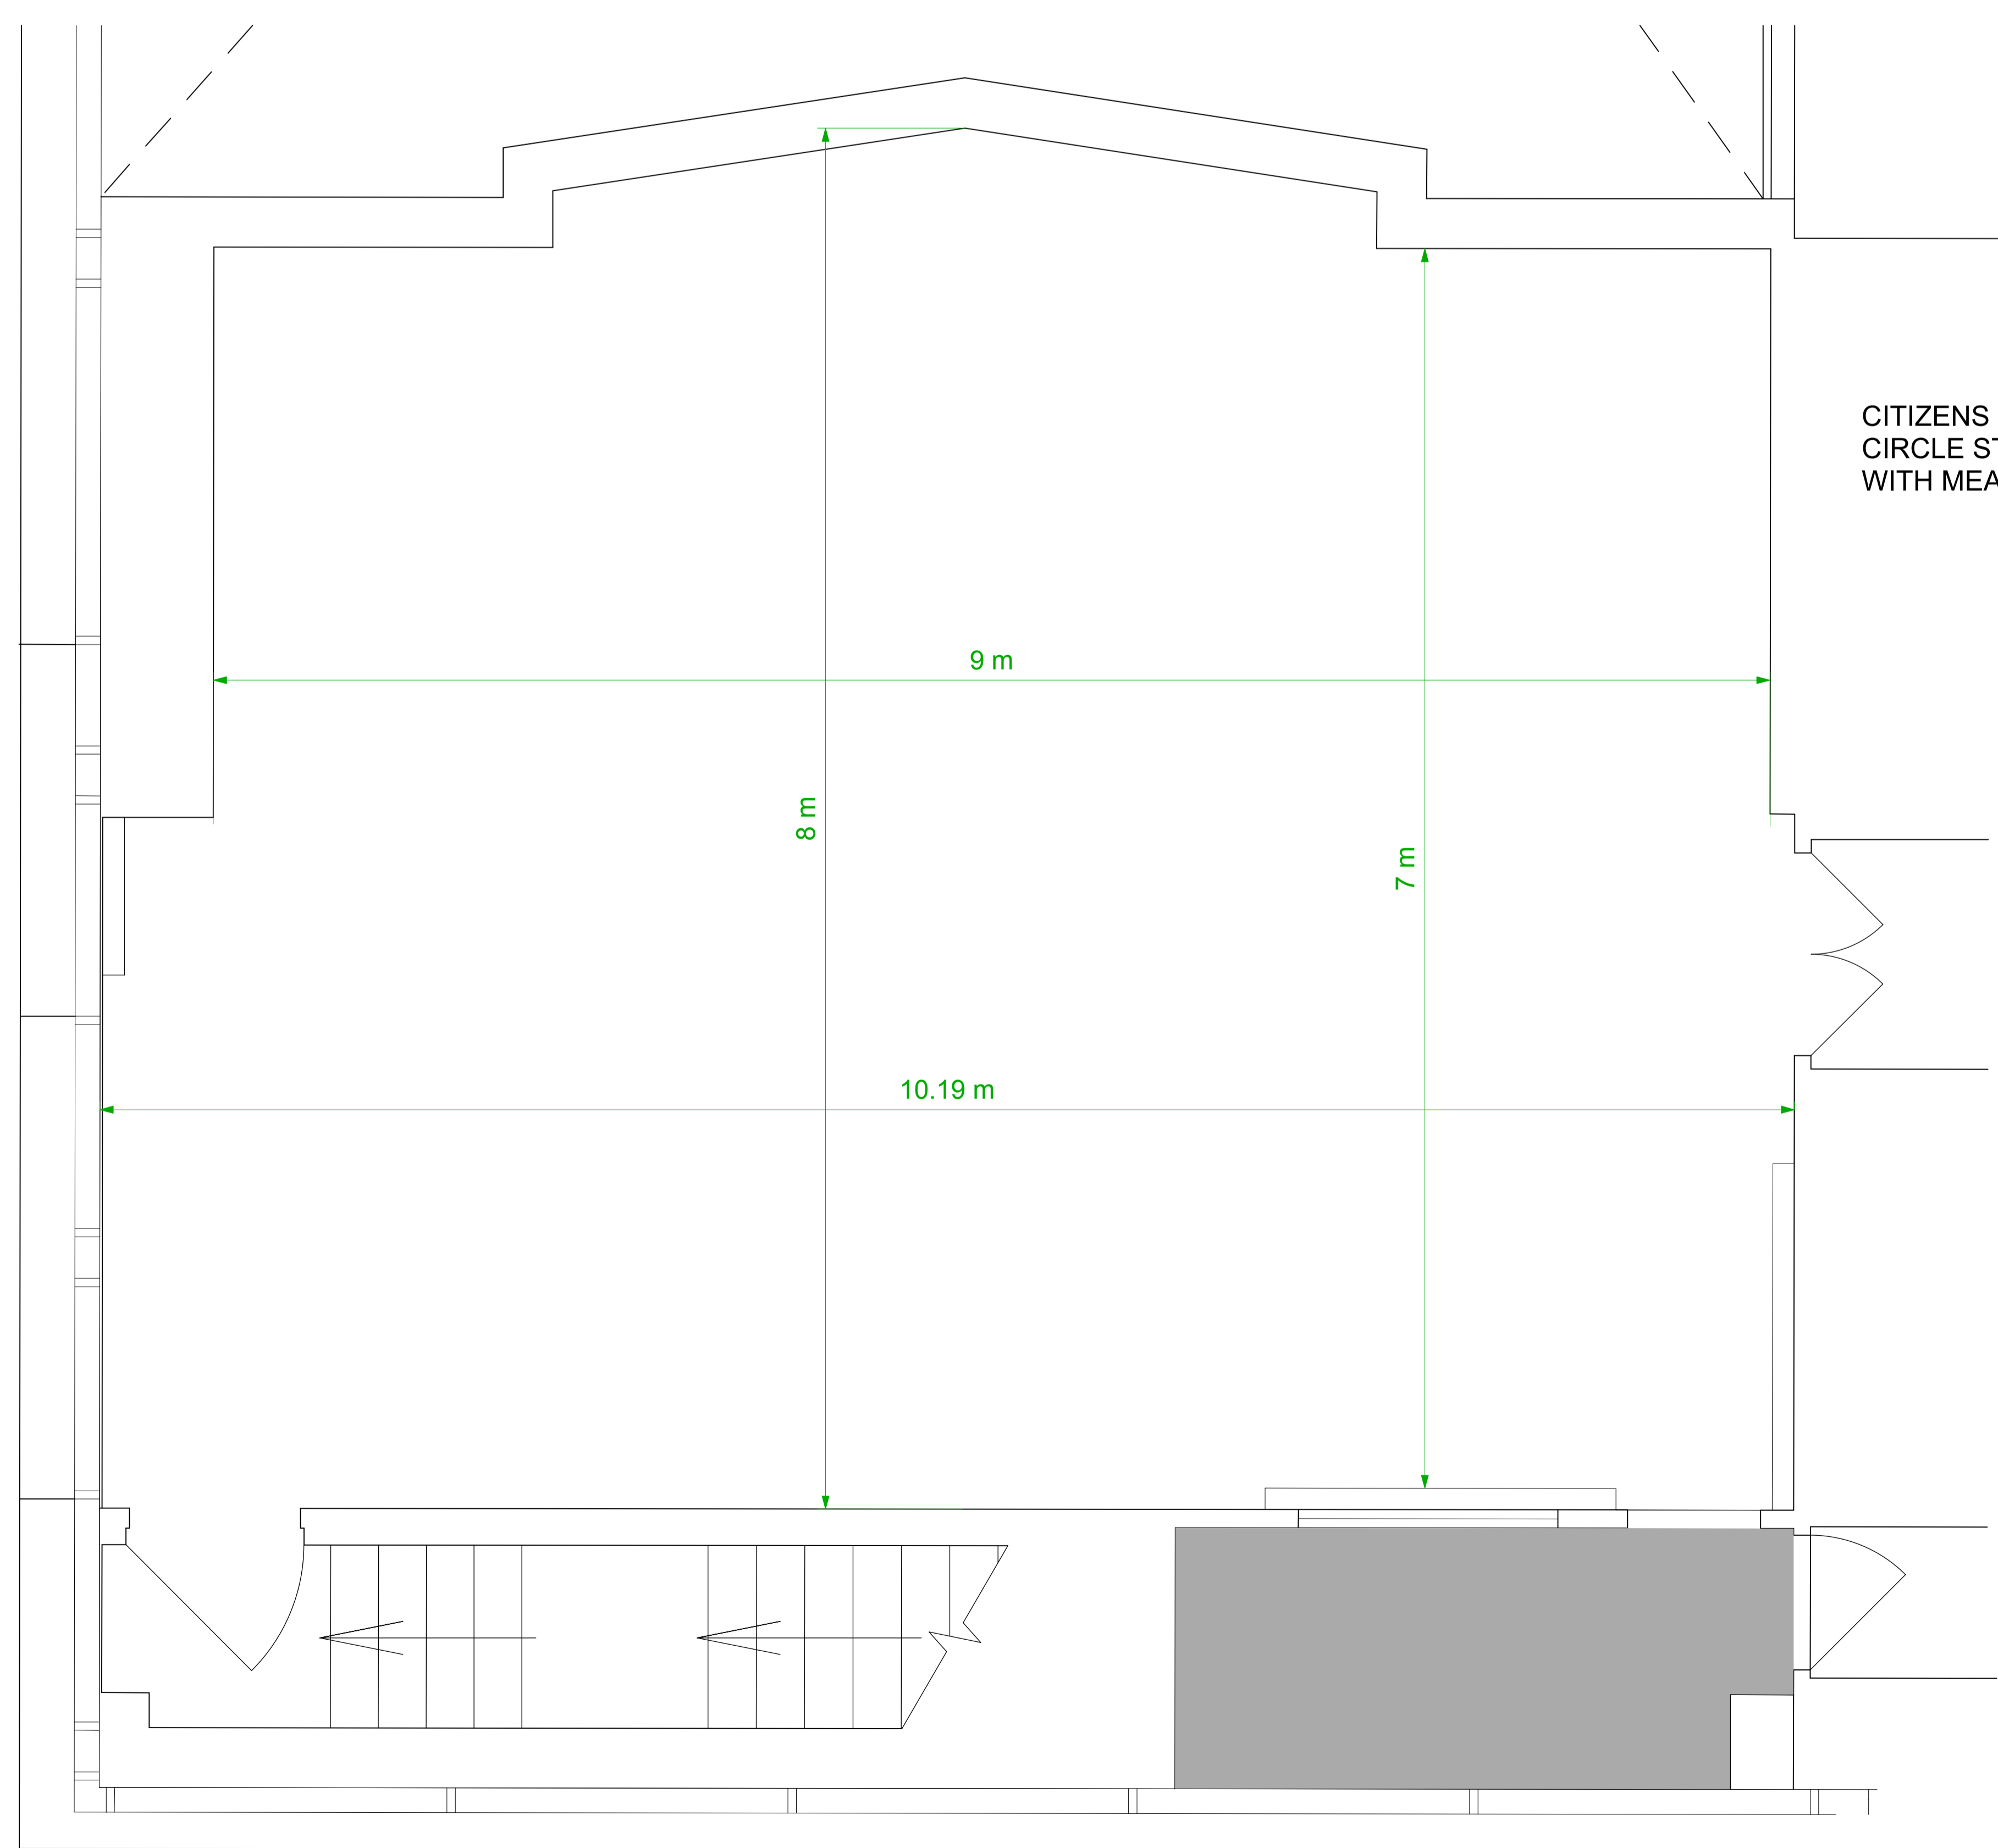

# CITIZENS THEATRE - CIRCLE STUDIO VENUE PLAN

CITIZENS THEATRE  
CIRCLE STUDIO - BLANK PLAN

CITIZENS THEATRE  
CIRCLE STUDIO - BLANK PLAN  
WITH MEASUREMENTS