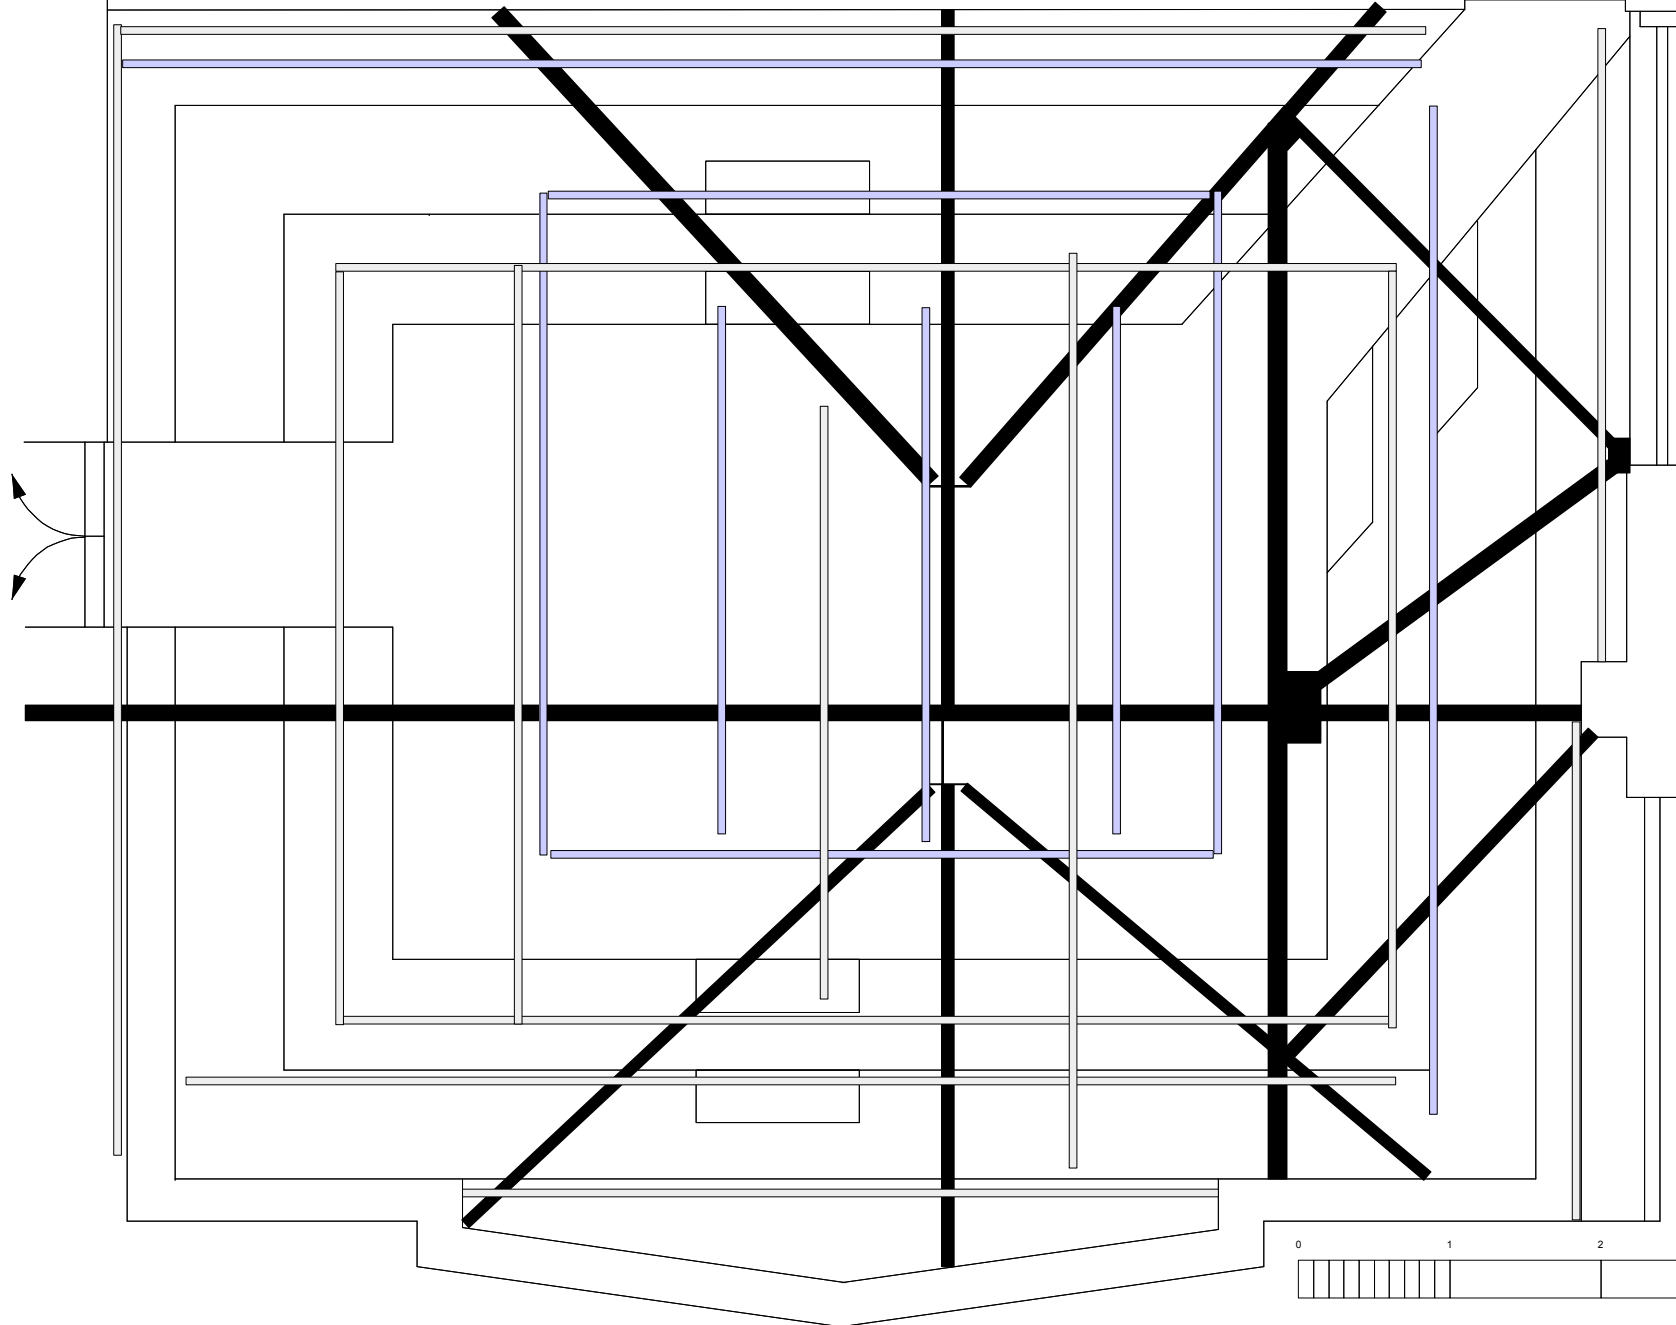

Control Room

- Bar @ 3300 approx
- Bar @ roof height (see sections)
- Scaff Bar \varnothing 50 mm

Citizens Theatre
Circle Studio taken from 1:25 drawings made 2003
Scale 1:50 @A4 Made 8/04 SJ.

nb: all measurements taken from existing plans which are not 100% accurate - use only as a guide